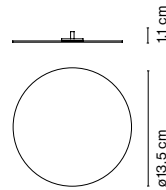

Disc accessory + magnet

Magnet accessory