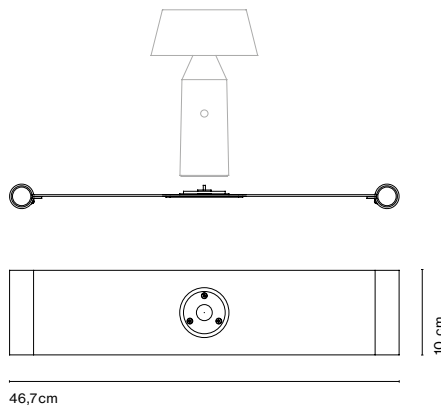

Armrest accessory + magnet

Disc accessory + magnet

Magnet accessory