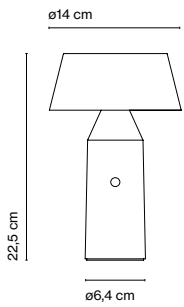

#METROPOLISlikes

Bicoca

Armrest accessory + magnet

Disc accessory + magnet

Magnet accessory

Bicoca

Light source:
LED SMD 1A 3,5W 2700K CRI90 398lm
Luminaire:
In 5 Vdc 1,5A 241lm

LED included

Battery life:
5 hours in peak power
10 hours in half power
20 hours in a quarter power

Battery charging time: 10h.

info@marset.com
www.marset.com

Color polycarbonate and shade. Opal diffuser polycarbonate. Stainless steel and teflon joint.

- Off-white (RAL 9001)
- Anthracite (RAL 7026)
- Red wine (RAL 3005)
- Light blue (PANTONE 7542)
- Pale pink (PANTONE 5015)
- Yellow (RAL 1032)

* 3 positions dimmer

- [Download](#) Assembly instructions
- [Download](#) Energy label
- [Download](#) 2D
- [Download](#) 3D
- [Download](#) Photometric data

The Bicoca is born with the optimism of brightening life and accompanying the good times, wherever you go. This new colorful, lightweight portable lamp projects an intimate light that adds warmth to all your personal spaces.