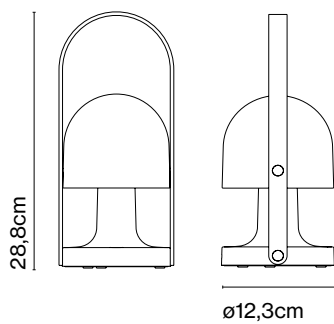

FollowMe

Inma Bermúdez

marset

FollowMe

FollowMe

LED 4,7W Warm light
Luminaire 135lm
Light Source 240lm
(included)

Battery:

5 hours in peak power
10 hours in half power
20 hours in a quarter power