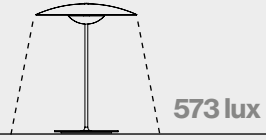

- Oak
- Wenge
- Brushed brass - Brushed brass
- Brushed brass - White

Battery life

5 hours in peak power
10 hours in half power
20 hours in a quarter power

- [Download](#) Assembly Instructions
- [Download](#) Photometric Data
- [Download](#) 2D
- [Download](#) 3D
- [Download](#) Energy label

Battery charging time: 10h

Watch the video
info@marset.com
www.marset.com

Range

Wood is a great ally of cozy lighting. It is a material that is hard to mold, a challenge that the Ginger collection neatly resolves. The combination of sheets of wood and paper pressed together under high pressure achieves a laminate that appears almost entirely flat.

How Ginger illuminates

Ginger M

Ginger S

Ginger 20 M