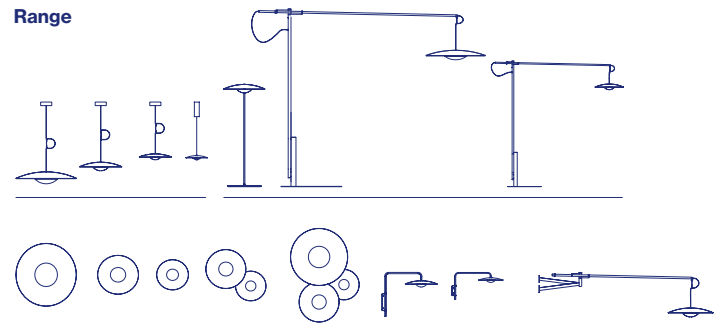

Range

Watch the video
info@marset.com
www.marset.com

Wood is a great ally of cozy lighting. It is a material that is hard to mold, a challenge that the Ginger collection neatly resolves. The combination of sheets of wood and paper pressed together under high pressure achieves a laminate that appears almost entirely flat.