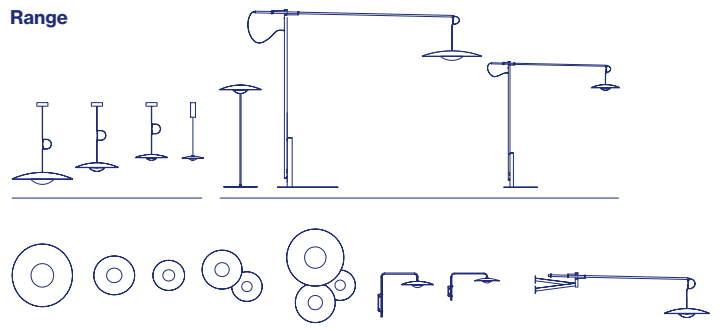

Range

Wood is a great ally of cozy lighting. It is a material that is hard to mold, a challenge that the Ginger collection neatly resolves. The combination of sheets of wood and paper pressed together under high pressure achieves a laminate that appears almost entirely flat.