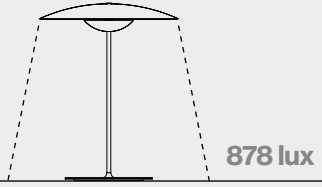

How Ginger illuminates

Ginger M