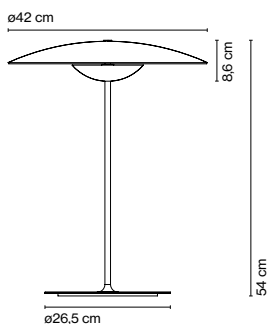

Ginger

Joan Gaspar

marset

Ginger M

Ginger S

Ginger M

LED SMD 13W 700mA
2700K CRI90
Luminaire 698lm
Light Source 2130lm
(included)

Ginger S

- Oak
- Wenge
- Brushed brass - Brushed brass
- Brushed brass - White

Battery life

5 hours in peak power
10 hours in half power
20 hours in a quarter power

- [Download](#) Assembly Instructions
- [Download](#) Photometric Data
- [Download](#) 2D
- [Download](#) 3D
- [Download](#) Energy label