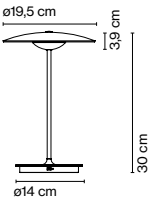

Ginger 20 M

Ginger 20 M

LED SMD 5W 350mA 2700K
Light Source 478lm
(included)

Diffuser and pressed wood base of 4 mm in natural oak or wenge. Injected aluminium dissipater and lacquered black matte metal stem. Battery is located inside the base, with 5 hours of battery life at peak performance.

- Oak
- Wenge
- Brushed brass - Brushed brass
- Brushed brass - White

Battery life

5 hours in peak power
10 hours in half power
20 hours in a quarter power

- [Download](#) Assembly Instructions
- [Download](#) Photometric Data
- [Download](#) 2D
- [Download](#) 3D
- [Download](#) Energy label