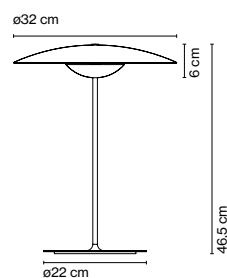

Ginger

Joan Gaspar

marset

Ginger M

Ginger S

Ginger M

LED SMD 13W 700mA
2700K CRI90
Luminaire 698lm
Light Source 2130lm
(included)

Ginger S

LED SMD 11W 700mA
2700K CRI90
Luminaire 350lm
Light Source 1066lm
(included)

- Oak
- Wenge

Black electrical cord

Diffuser and pressed wood base of 4 mm in natural oak or wenge. Injected aluminium dissipater and lacquered black matte metal stem.

- Oak
- Wenge
- Brushed brass - Brushed brass
- Brushed brass - White

Battery life

5 hours in peak power
10 hours in half power
20 hours in a quarter power

- [Download](#) Assembly Instructions
- [Download](#) Photometric Data
- [Download](#) 2D
- [Download](#) 3D
- [Download](#) Energy label