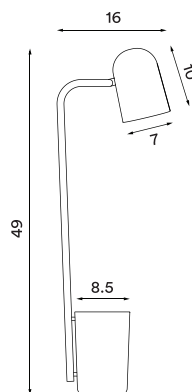

Design: Mads Sætter-Lassen, 2016

Shade and body material: Steel

Colours: White, dark grey, dark green, warm beige or black (shade inner colour is same as outer colour)

Wire: Black or white (white version only), 200 cm

Switch: On/off switch on the wire

Bulb: GU10, Max. 6 W LED only

Voltage: 220V - 240V - 50Hz

Net weight: 2.1 kg

Minimum order size: 2

Dimensions and light direction:

Recommended bulb: