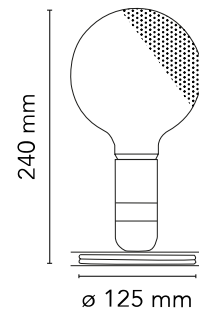

FLOS

F3299009 White

Lampadina

Designed by Achille Castiglioni, 1972

LED retrofit - 5W - 241lm - 2700K

Table lamp providing direct, diffused light. Anodized aluminum base serves to contain excess power cord. Bakelite lamp-holder, painted to match the switch in the orange and black colors. Clear globe lamp is partially sandblasted to diffuse the light.

Are you a professional and your project needs consulting and support?

[BOOK AN APPOINTMENT](#)

Main specifications

EAN	8059607033289
Mounting	Table
Environment	Indoor dry location
Light source type	Bulb
Lamp category	LED retrofit
Lamp type	G125
Lamp holder	E27
Bulb finish	Semifrosted
Number of heads	1
Power (W)	5
System flux (lm)	241

Physical

Colour	White
Cord length (mm)	2300
Net weight (kg)	0.35
Package volume (m3)	0.01
IP	20
IP external	20

Download

[Mounting instructions](#) PDF

Photometric Files

[LDT / IES](#) LDT

Technical Drawings

[2D](#) ZIP

[3D](#) ZIP

Schematic light drawing

Luminous flux luminaire
241 lm

The above drawing is for illustrative purposes only and refers to product code: F32990WLAMPADINA_LED_NE2020_2W-LED

Photometric