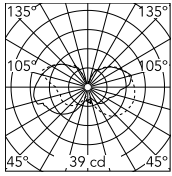

Physical

Colour	White
Cord length (mm)	2300
Net weight (kg)	0.35
Package volume (m3)	0.01
IP	20
IP external	20

Download

[Mounting instructions](#) PDF

Photometric Files

[LDT / IES](#) LDT

Technical Drawings

[2D](#) ZIP

[3D](#) ZIP

Schematic light drawing

Luminous flux luminaire
241 lm

The above drawing is for illustrative purposes only and refers to product code: F32990WLAMPADINA_LED_NE2020_2W-LED

Photometric