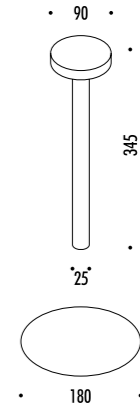

Compasso d'Oro ADI
Mention of Honour
2016

DESIGN DAVIDE GROPPI - 2013
LAMPADA DA TAVOLO - ABS - METACRILATO - METALLO
TABLE LAMP - ABS - METHACRYLATE - METAL

Tetalet

The sizes are expressed in millimeters.

CE IP20

1A0310300.27.00	BIANCO OPACO / MATT WHITE - 2700K - ON/OFF	2 W LED
1A0310300.30.00	BIANCO OPACO / MATT WHITE - 3000K - ON/OFF	2700K - 165 lm - CRI > 90 3000K - 178 lm - CRI > 90
1A0310400.27.00	NERO OPACO / MATT BLACK - 2700K - ON/OFF	BATTERIA RICARICABILE 4,8 V DC - NiMH 4300 mAh
1A0310400.30.00	NERO OPACO / MATT BLACK - 3000K - ON/OFF	FISSAGGIO MAGNETICO - CARICABATTERIE INCLUSO INPUT 100-240 V - 50/60 Hz
1A0311800.27.00	ORO OPACO / MATT GOLD - 2700K - ON/OFF	ON/OFF TOUCH - AUTONOMIA BATTERIA DODICI ORE
1A0311800.30.00	ORO OPACO / MATT GOLD - 3000K - ON/OFF	RECHARGEABLE BATTERY 4,8 V DC - NiMH 4300 mAh
		MAGNETIC FIXING - INCLUDES CHARGER INPUT 100-240 V - 50/60 Hz
		ON/OFF TOUCH - BATTERY LIFE TWELVE HOURS