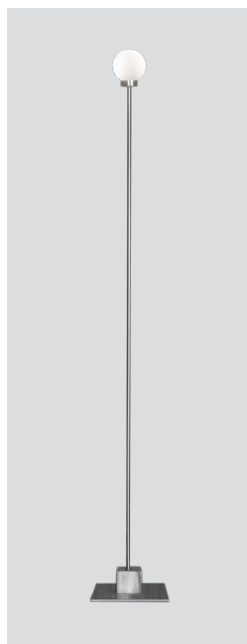

Snowball floor

Snowball floor steel
– Item no. 122

Snowball floor white
– Item no. 123

Snowball floor black
– Item no. 142

Snowball floor brass
Item no. 140

Product type: Floor lamp

Design: Trond Svendgård, 2005

Body material: Steel and aluminium or brass

Body colour: Steel, white, black or brass

Shade material: Mouth blown glass

Shade colour: Opal white matt

Wire (with dimmer switch): Transparent
(steel and white versions), black (black and
brass versions), 200 cm

Bulb: G9, Max. 40 W

Voltage: 220V - 240V - 50/60Hz

Net weight: 1.6 kg

Minimum order size: 2

Spare part available: Glass shade

Dimensions and light direction:

Bulb included:

Halogen 40 W - Energy class: D