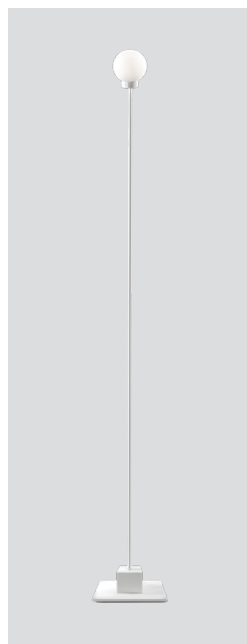

Snowball floor

Snowball floor steel
– Item no. 122

Snowball floor white
– Item no. 123

Snowball floor black
– Item no. 142

Snowball floor brass
Item no. 140

Product type: Floor lamp

Design: Trond Svendgård, 2005

Body material: Steel and aluminium or brass

Body colour: Steel, white, black or brass

Shade material: Mouth blown glass

Shade colour: Opal white matt

Wire (with dimmer switch): Transparent
(steel and white versions), black (black and
brass versions), 200 cm

Bulb: G9, Max. 40 W

Voltage: 220V - 240V - 50/60Hz

Net weight: 1.6 kg

Minimum order size: 2

Spare part available: Glass shade

Dimensions and light direction:

Bulb included:

Halogen 40 W - Energy class: D