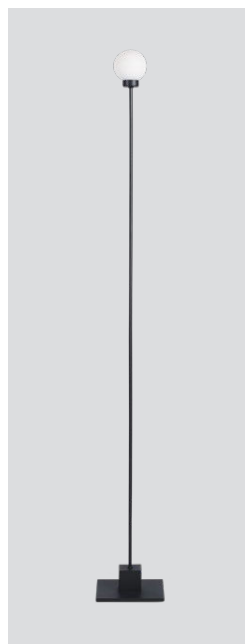

Snowball floor

Snowball floor steel
– Item no. 122

Snowball floor white
– Item no. 123

Snowball floor black
– Item no. 142

Snowball floor brass
Item no. 140

Product type: Floor lamp

Design: Trond Svendgård, 2005

Body material: Steel and aluminium or brass

Body colour: Steel, white, black or brass

Shade material: Mouth blown glass

Shade colour: Opal white matt

Wire (with dimmer switch): Transparent
(steel and white versions), black (black and
brass versions), 200 cm

Bulb: G9, Max. 40 W

Voltage: 220V - 240V - 50/60Hz

Net weight: 1.6 kg

Minimum order size: 2

Spare part available: Glass shade

Dimensions and light direction:

Bulb included:

Halogen 40 W - Energy class: D