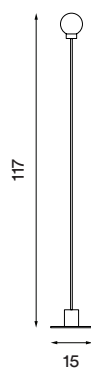

Snowball floor

Snowball floor steel
– Item no. 122

Snowball floor white
– Item no. 123

Snowball floor black
– Item no. 142

Snowball floor brass
Item no. 140

Product type: Floor lamp

Design: Trond Svendgård, 2005

Body material: Steel and aluminium or brass

Body colour: Steel, white, black or brass

Shade material: Mouth blown glass

Shade colour: Opal white matt

Wire (with dimmer switch): Transparent
(steel and white versions), black (black and
brass versions), 200 cm

Bulb: G9, Max. 40 W

Voltage: 220V - 240V - 50/60Hz

Net weight: 1.6 kg

Minimum order size: 2

Spare part available: Glass shade

Dimensions and light direction:

Bulb included:

Halogen 40 W - Energy class: D